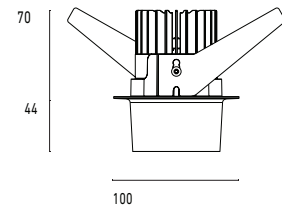

101 10 000313.023

Model

Name	Mono 100 Type 3 Recessed Downlighter
Finish	Structured Black
Area	Indoor

System

Power (Luminaire)	16W
Power (System)	19W
Voltage	240V-AC
Optics	Rotationally Symmetrical Direct 30°
Colour Temperature	3000°K
Luminous Flux	1300lm
TM30	Rf95 Rg103
CRI	Ra98
Lumen Maintenance	L90 B10 50000hrs
Chromaticity	<3 McAdam Step Ellipse
Articulation	Fixed
Cut-Out	
Ingress Protection	IP44
Control Device	Remote DALI (Included)
Class	III